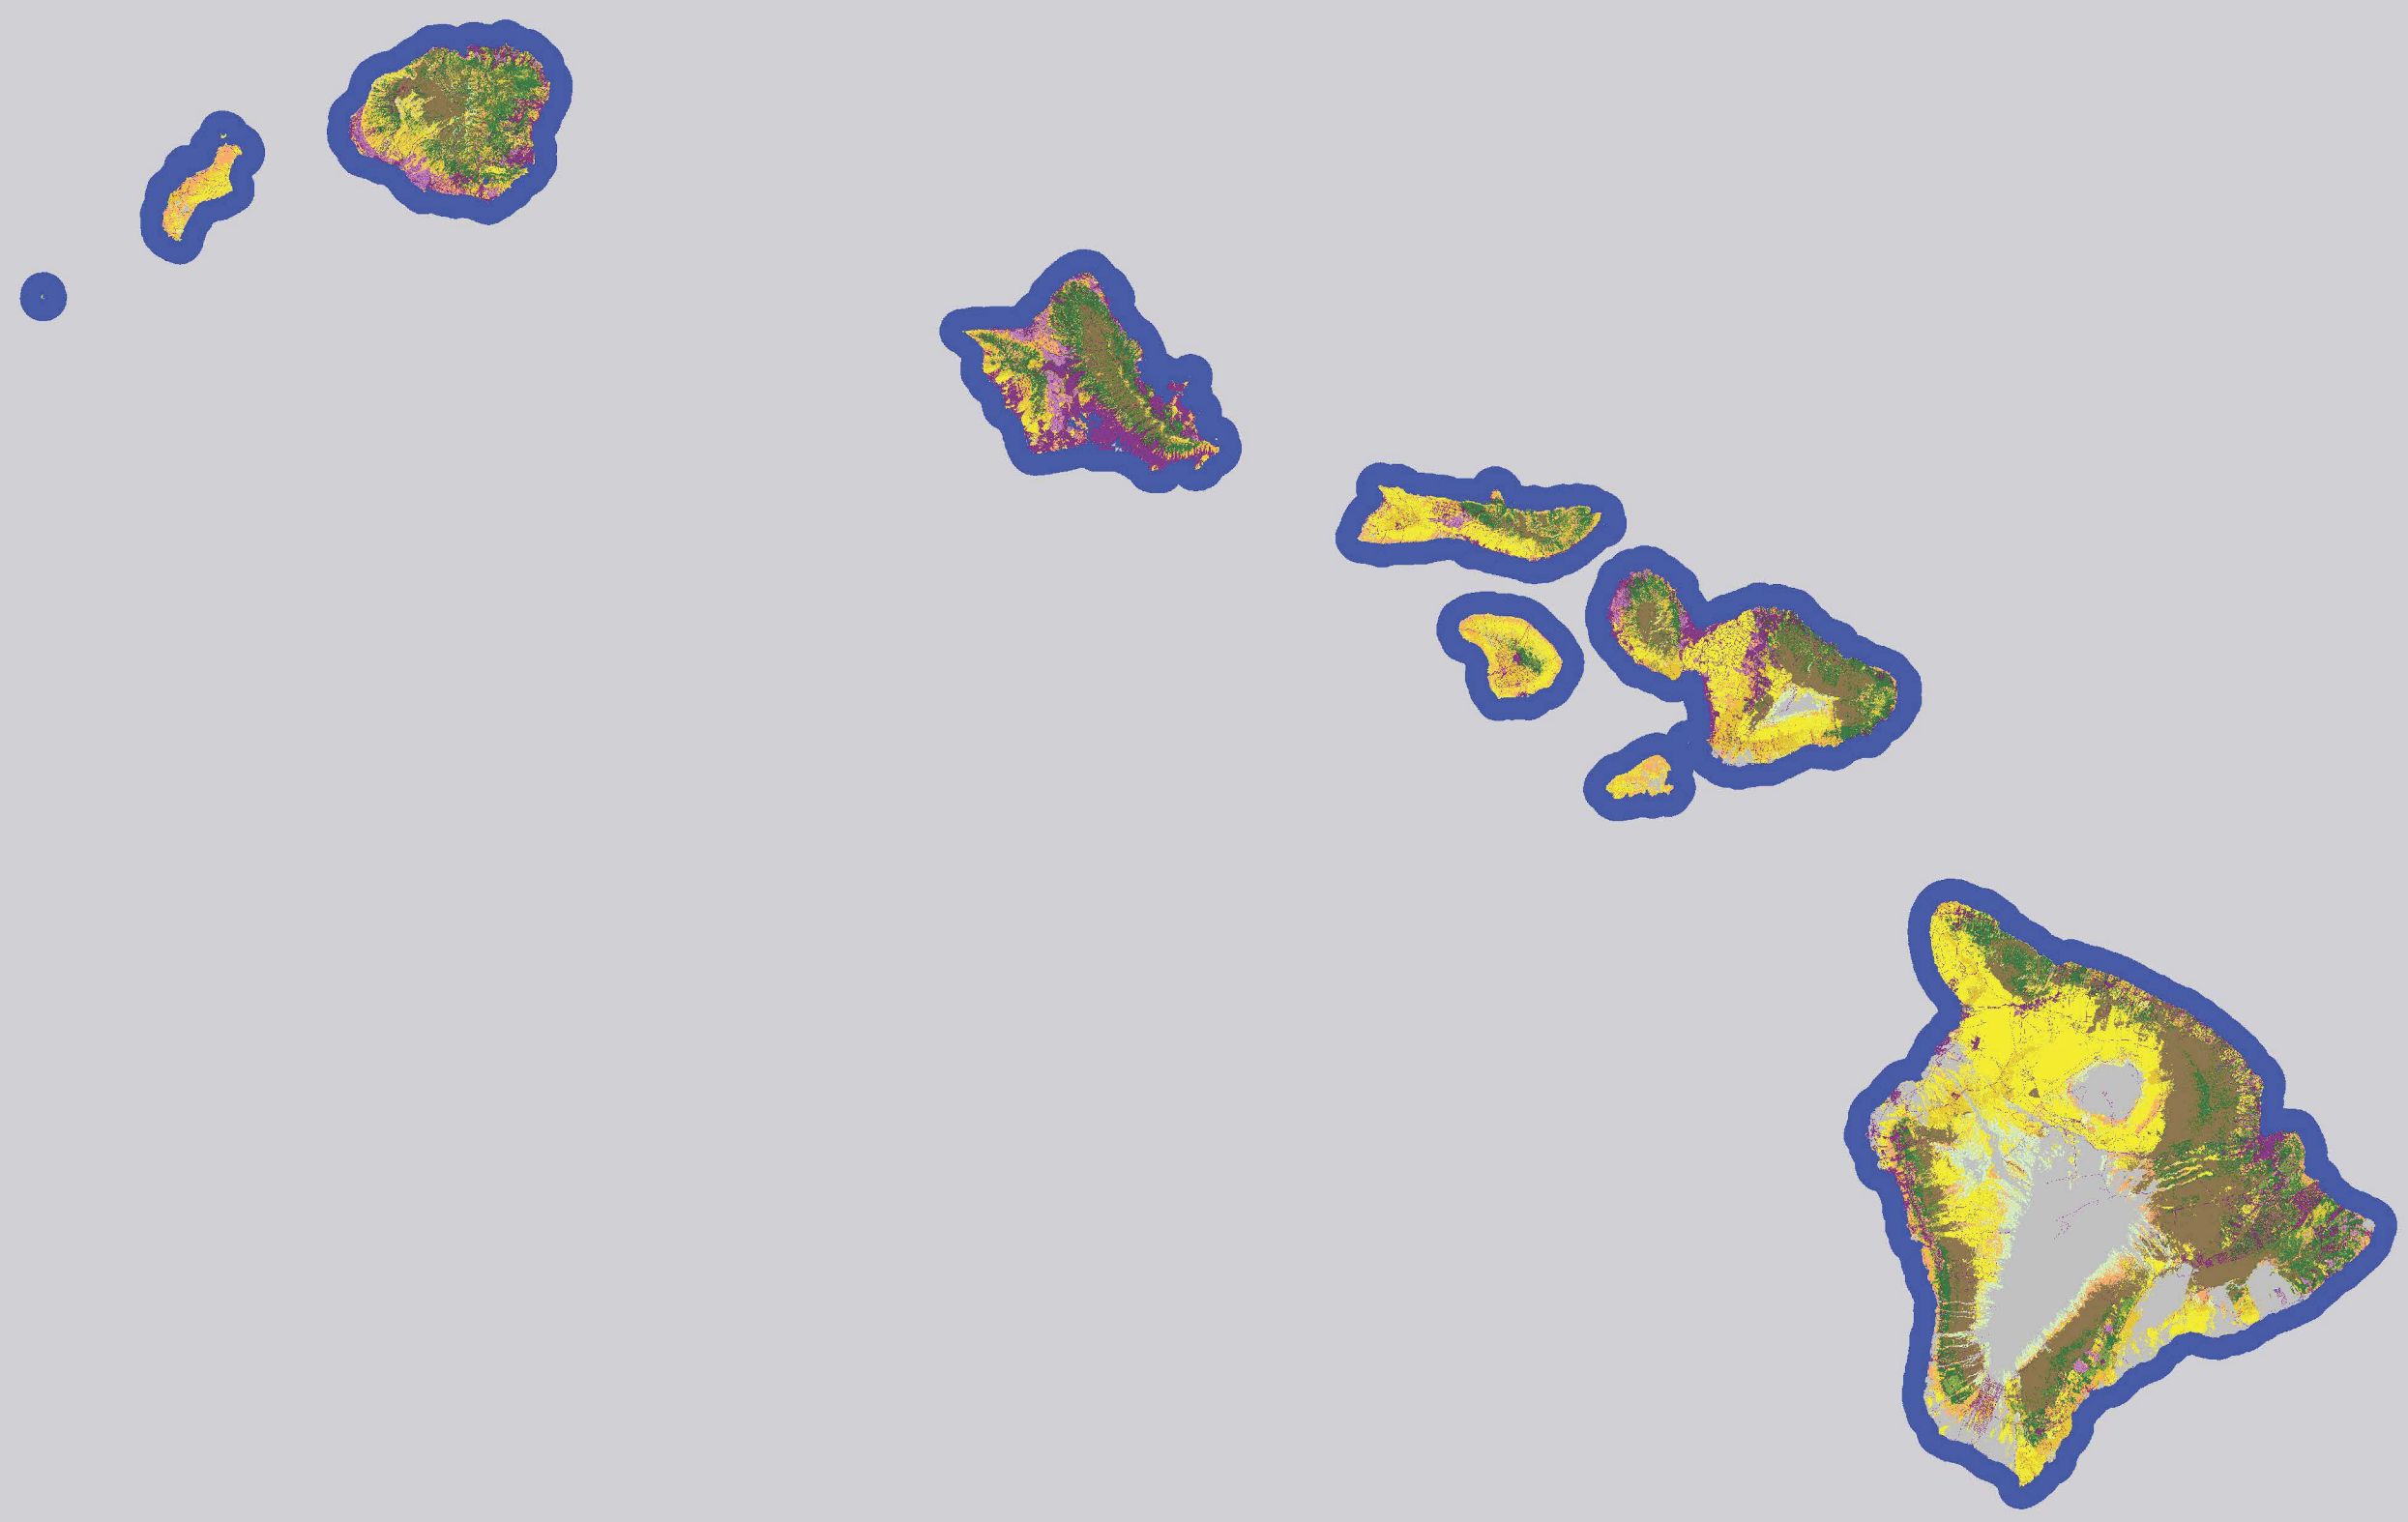

LF 2016 Remap HI 13 Fire Behavior Fuel Models - Anderson

-  FBFM1
-  FBFM2
-  FBFM3
-  FBFM5
-  FBFM6
-  FBFM7
-  FBFM8
-  FBFM9
-  FBFM10
-  FBFM12
-  Urban
-  Agriculture
-  Water
-  Barren

Esri, HERE, Garmin, (c) OpenStreetMap contributors, and the GIS user community