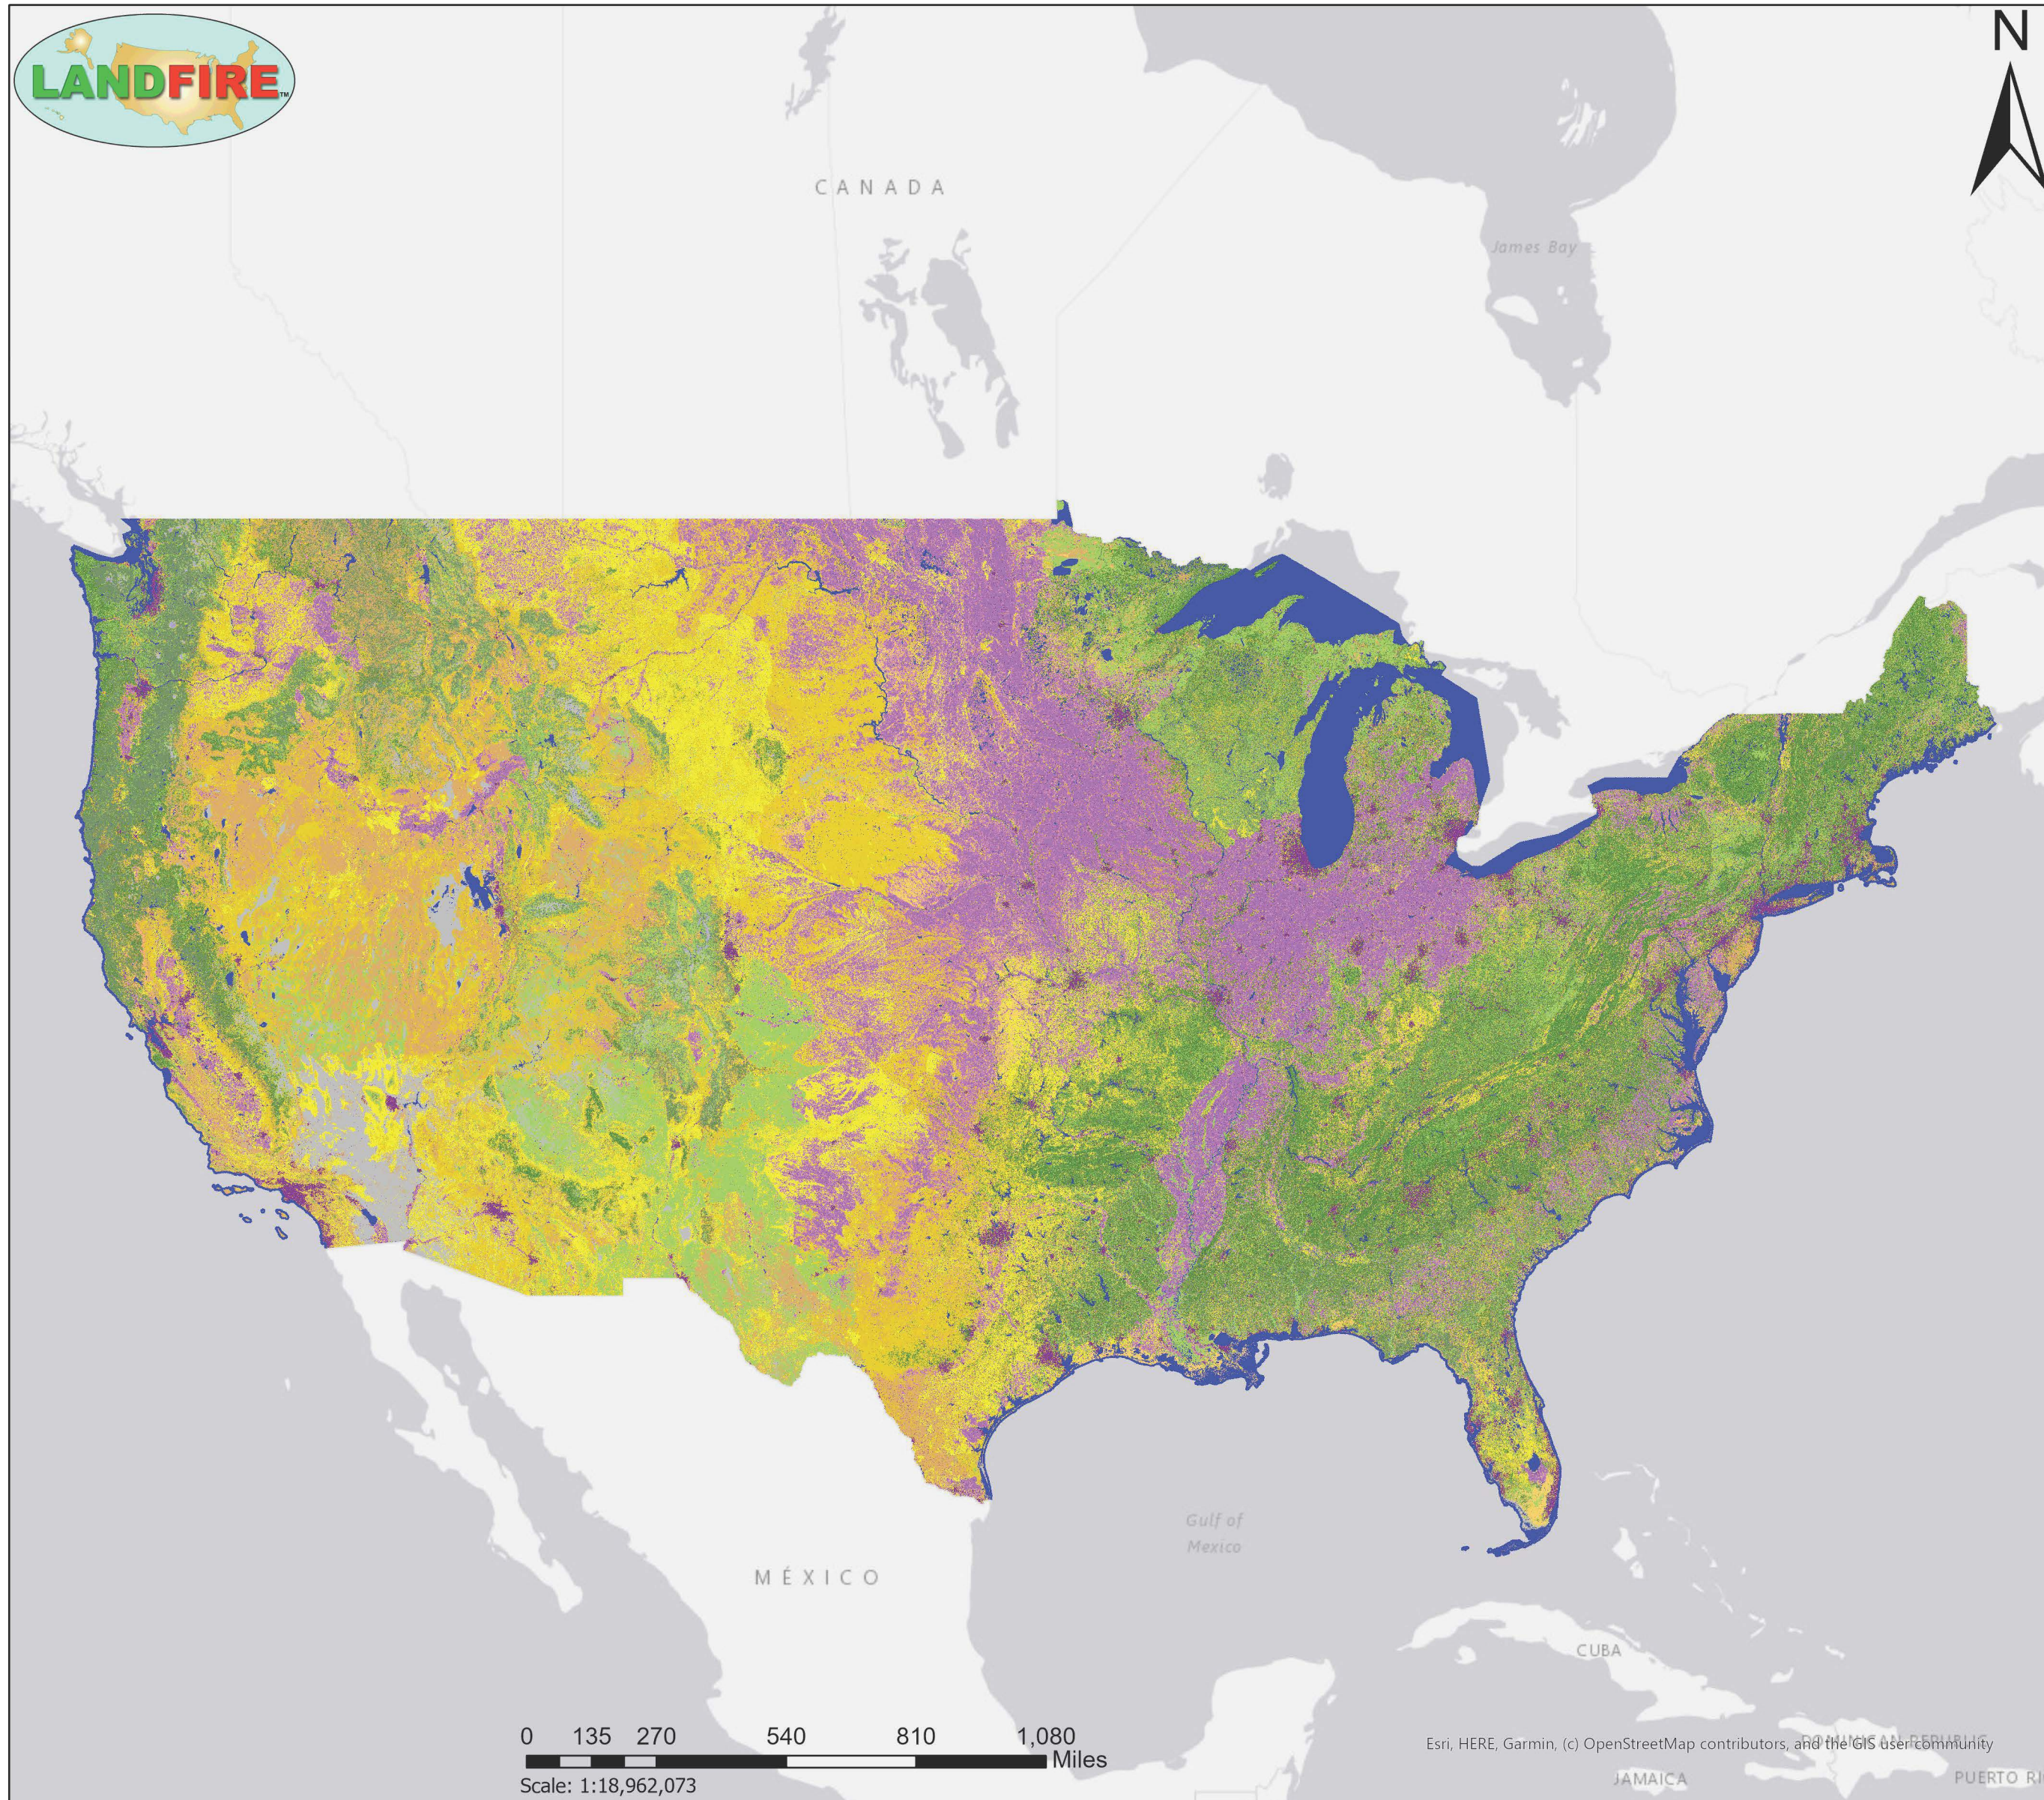

LF 2016 Remap CONUS 13 Fire Behavior Fuel Models - Anderson

-  FBFM1
-  FBFM2
-  FBFM3
-  FBFM4
-  FBFM5
-  FBFM6
-  FBFM7
-  FBFM8
-  FBFM9
-  FBFM10
-  FBFM11
-  FBFM12
-  Urban
-  Snow/Ice
-  Agriculture
-  Water
-  Barren

0 135 270 540 810 1,080 Miles
Scale: 1:18,962,073

Esri, HERE, Garmin, (c) OpenStreetMap contributors, and the GIS user community

<https://landfire.gov>